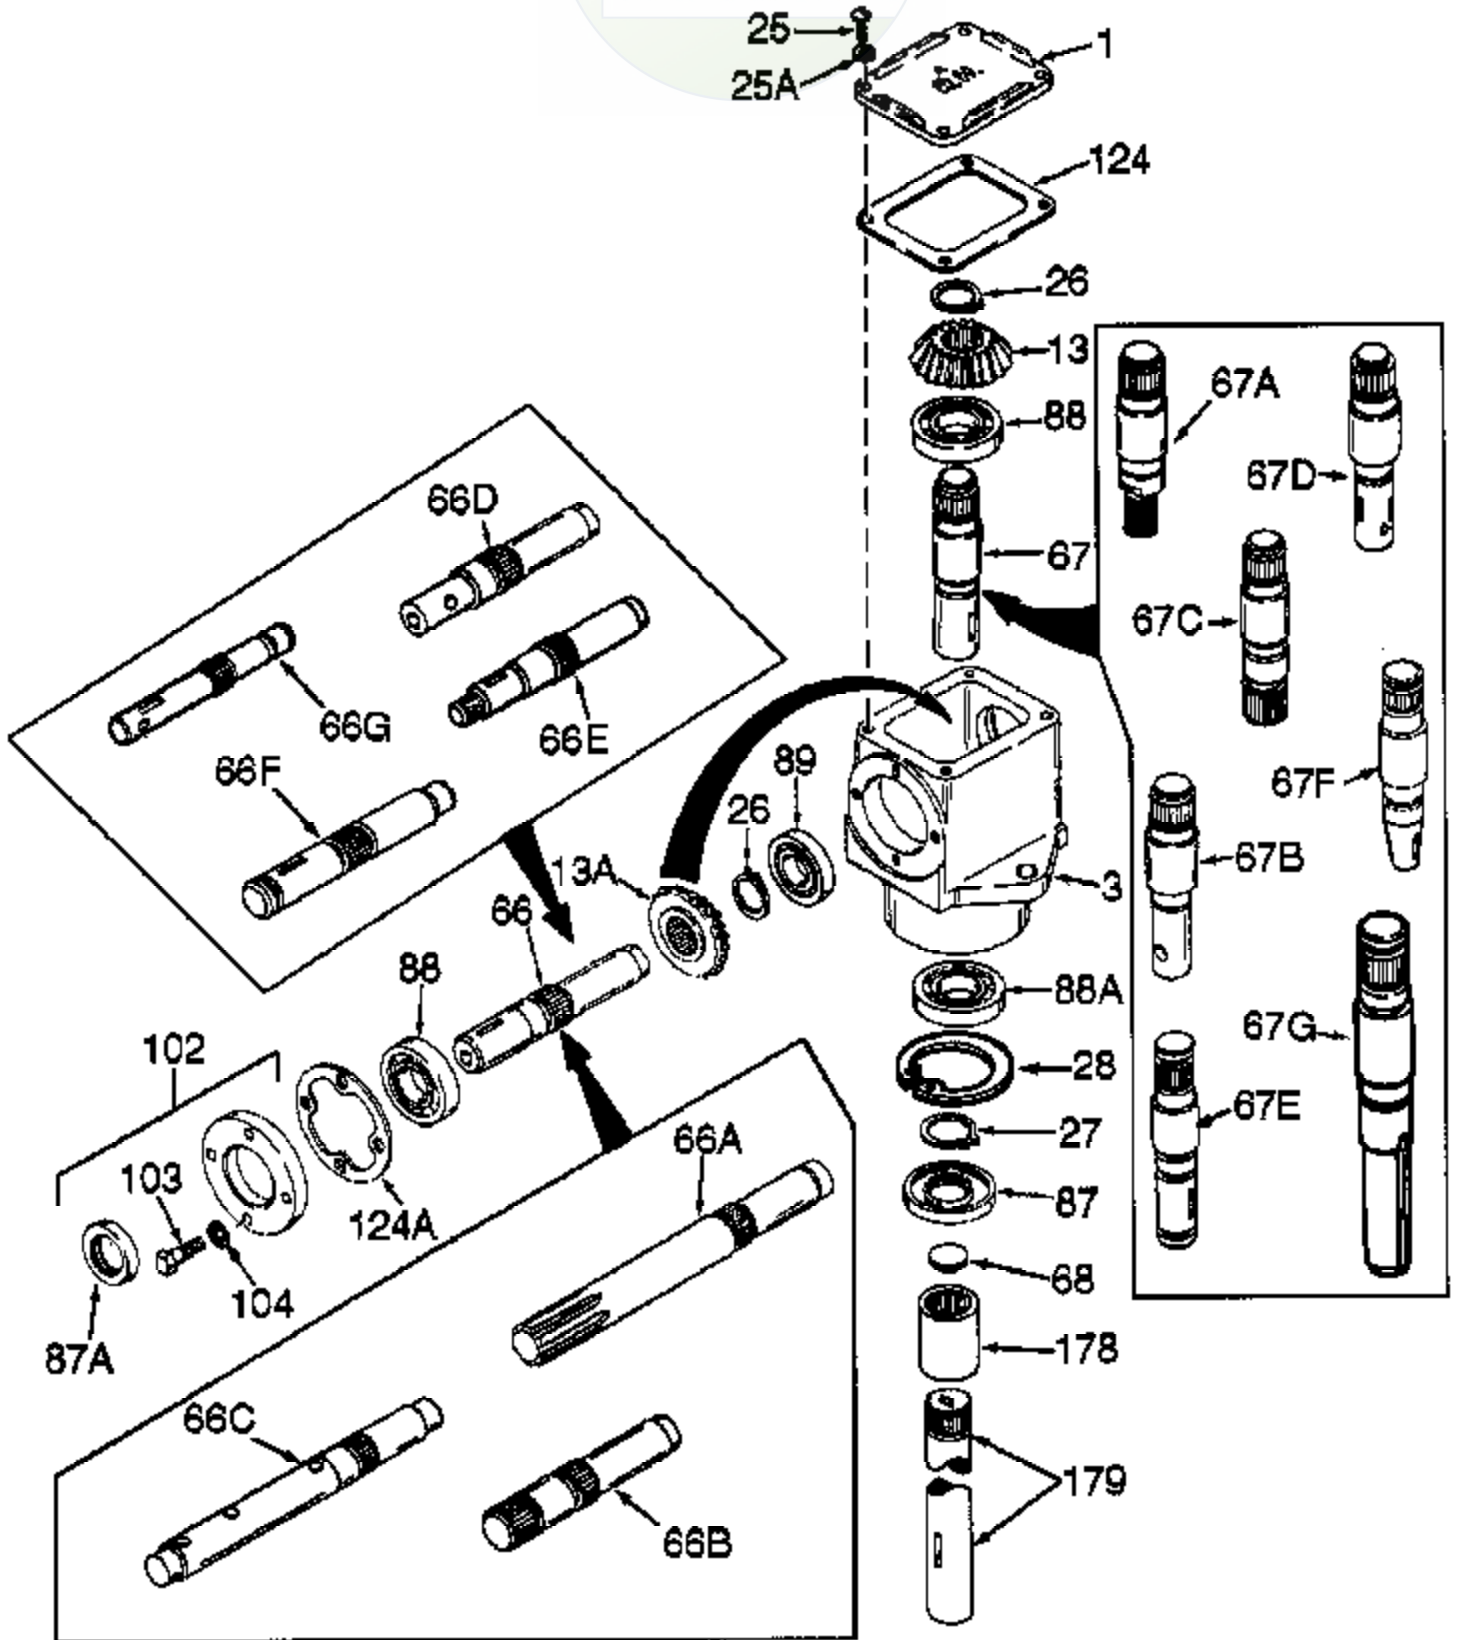

JOIST

SICHER IST DAS:
DAS ORIGINAL

Ref #	Part Number	Qty	Description
	794346A		R.H. Head Ass'y (Incl. 1 thru 124A)
1	772034		Right Hand Cover
3	770026A		Right Angle Drive Housing
13	778101A		Miter Gear (17 teeth)(7/8" ID)
13A	778210A		Miter Gear (17 teeth)(1" ID)
25	792025		Screw, 10-24 x 1/2"
26	788018		Snap Ring
27	788019		Snap Ring
66F	776228		Input Shaft (5-7/32" long)
67	776066		Output Shaft (4-19/32" long)
87	788029		Oil Seal
87A	788031		Oil Seal
88	780034		Ball Bearing
88A	780034		Ball Bearing
89	780024		Ball Bearing
102	786029		Retainer Cap & Seal (Incl. 87A & 103)
103	792026		Screw, 1/4-20 x 7/8"
124	788028		Cover Gasket
124A	788030B		Cap Gasket

RAD-4168-92 Page 2 of 2
Peerless Ball Bearing